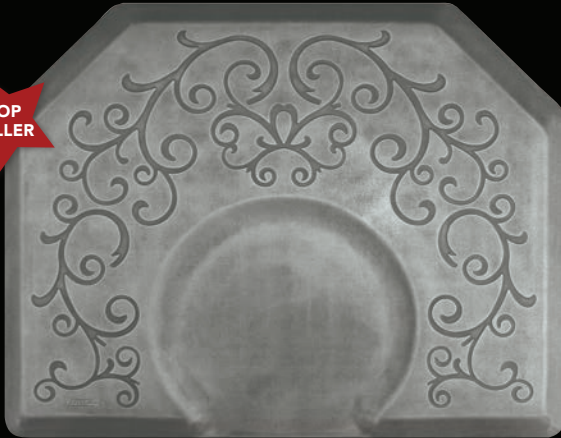

BELLA SILVER LEAF | DECORATIVE 3/4" DYE-WASHED MATS WITH A PROTECTIVE CLEAR COAT FINISH

**TOP
SELLER**

SS4050X75BSL Silver Leaf, Features Chair Depression **120x150cm**
4'Dx5'Wx3/4"

SS4045X75BSL Silver Leaf, Features Chair Depression **120x135cm**
4'Dx4.5'Wx3/4"

SS4050BN75BSL Silver Leaf, No Depression **120x150cm**
4'Dx5'Wx3/4"

SS3050R75BSL Silver Leaf, Features Chair Depression **90x150cm**
3'Dx5'Wx3/4"

SS3050C75BSL Silver Leaf, Features Chair Depression **90x150cm**
3'Dx5'Wx3/4"